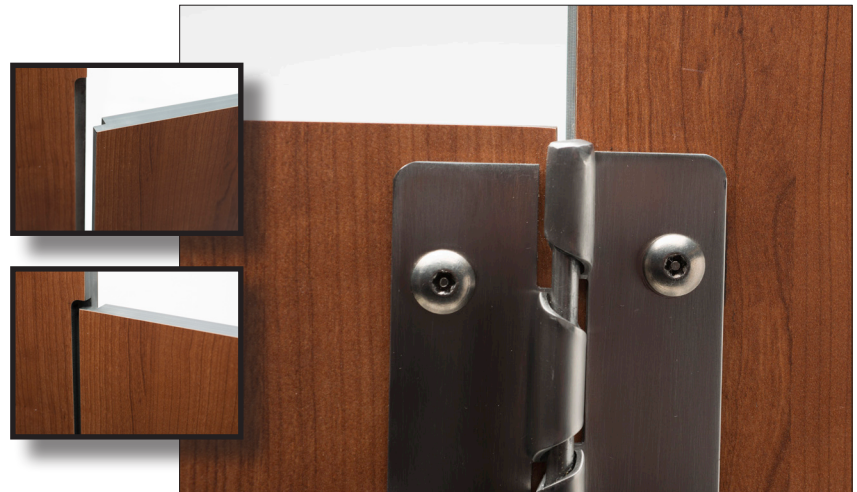

## PRIVACY SOLUTION FOR **PHENOLIC AND POLLY**

The sightline on the strike side of Phenolic and Polly material is eliminated by the overlapping the edges on the door and the pilaster to provide a nice, clean look from the outside of the stall. The sightline for the hinge side of the door features a continuous 14 gauge heavy - duty multicam hinge that eliminates any unwanted views from the outside of the compartment. The no-sight solution is optional on the Dorian models and is standard on the Dorian Max.

## EXTRUDED **PRIVACY STRIPS**

Extruded Privacy Strips – The sightlines for Powder Shield, Dur-A-Tex, and Stainless Steel partitions have heavy-duty aluminum privacy strips that eliminate any sight gaps on each side of the door. One strip on the latch side acts as a continuous door stop, while the other is positioned between the upper and lower hinge, eliminating any chance of “peeking” into the stalls. Privacy strips are optional on the Dorian model and is standard on Dorian Max.