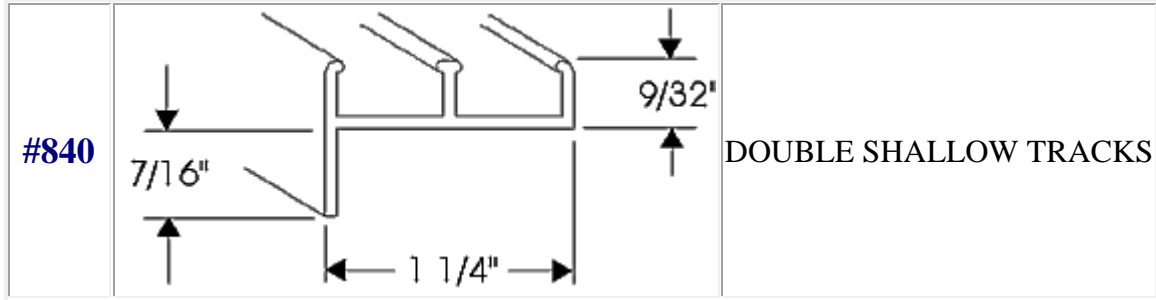

EXTRUDED ALUMINUM TRACK GUIDES

#844		SINGLE DEEP TRACK
#843		SINGLE SHALLOW TRACK
#700B		DOUBLE DEEP TRACK
#699		DOUBLE SHALLOW TRACK
#841		DOUBLE DEEP TRACKS

ALL TRACKS ARE .062 THICK 6063-T6 EXTRUDED ALUMINUM
ALL TRACKS ARE DESIGNED FOR USE WITH 7/16" THICK FRAMES