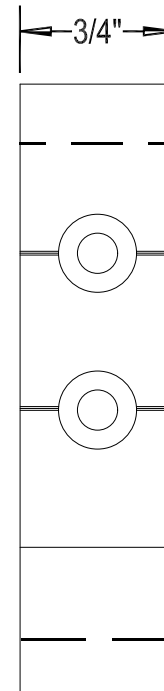

EMCO SPECIALTY PRODUCTS, INC

408 MIAMI AVE. KANSAS CITY, KS 66105 913-281-4555/FAX 913-281-4554

Y10 HOOK

FRONT VIEW

NOTES:

1. ALUMINUM
2. COLORS: SILVER, BLACK