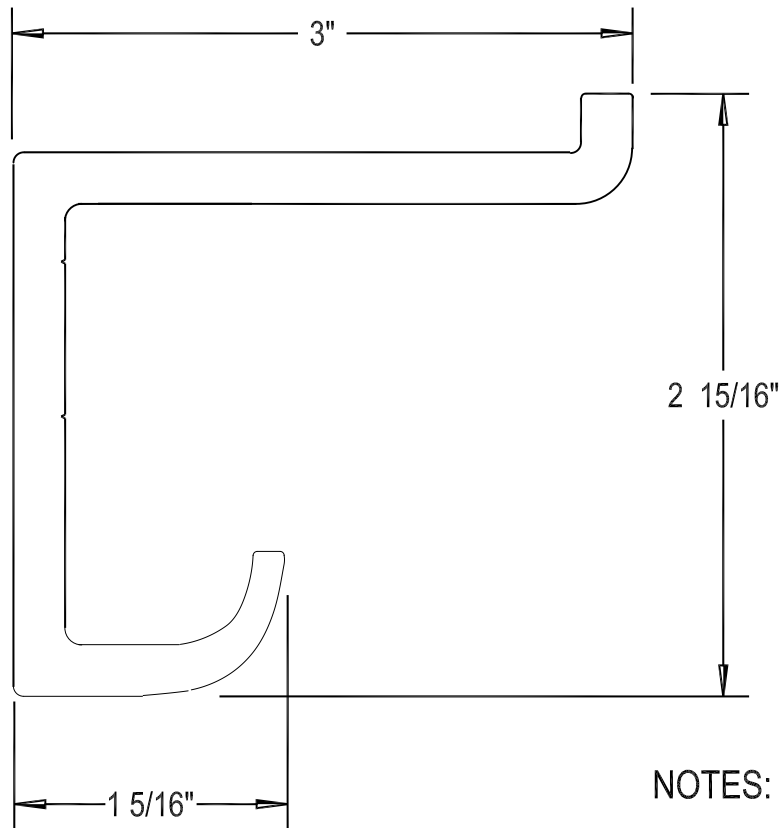

EMCO SPECIALTY PRODUCTS, INC

408 MIAMI AVE. KANSAS CITY, KS 66105 913-281-4555/FAX 913-281-4554

Y10 HOOK

FRONT VIEW

NOTES:

1. ALUMINUM
2. COLORS: SILVER, BLACK