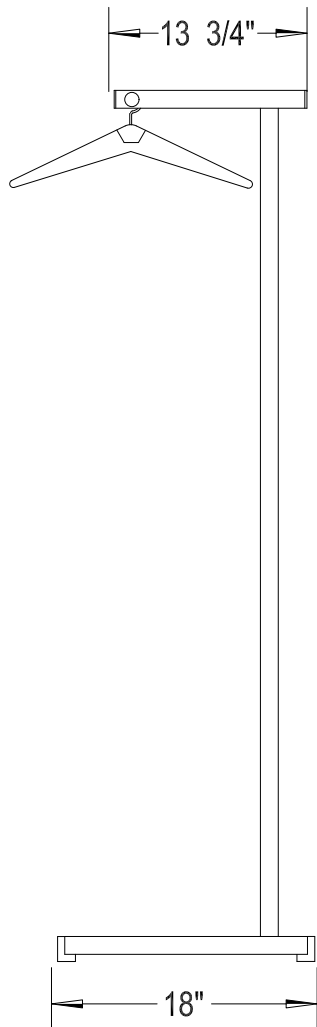

## 20-4 FLOOR RACK

### PRODUCT NOTES:

INCLUDES 16 - #11 OPEN HOOK HANGERS

FRAME: 1 1/4" - 16GA STEEL TUBING

SHELF: 1" - 16 GA STEEL TUBING

ROD: 1" O.D. EXTRUDED ALUMINUM  
POWDER COATED BLACK

COLOR CHOICES FOR FRAME: ALMOND  
OR BLACK POWDER COATING