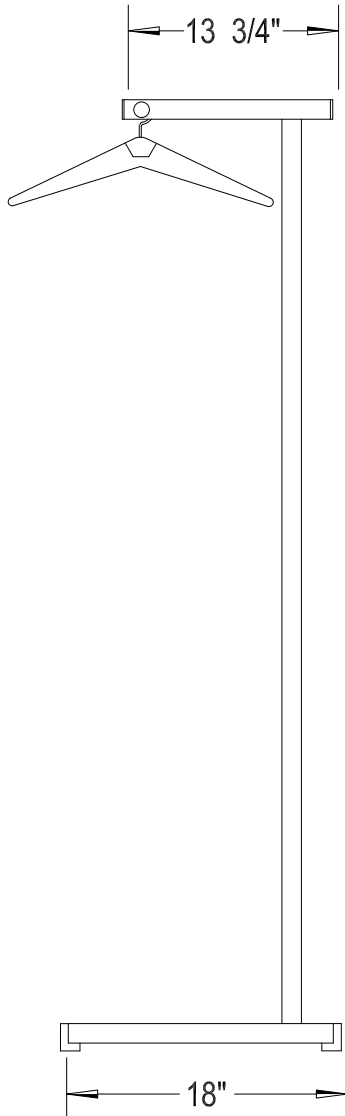

EMCO SPECIALTY PRODUCTS, INC.
408 MIAMI AVE.
KANSAS CITY, KS 66105
913-281-4555 / FAX. 913-281-4554

20-3 FLOOR RACK

PRODUCT NOTES:

INCLUDES 12 - #11 OPEN HOOK HANGERS

FRAME: 1 1/4" - 16GA STEEL TUBING

SHELF: 1" - 16 GA STEEL TUBING

ROD: 1" O.D. EXTRUDED ALUMINUM

POWDER COATED BLACK

COLOR CHOICES FOR FRAME: ALMOND

OR BLACK POWDER COATING

OPTIONS: BOOT RACK AND/OR CASTERS

AND/OR BALL TOP HANGERS

WITH RECEPTACLES