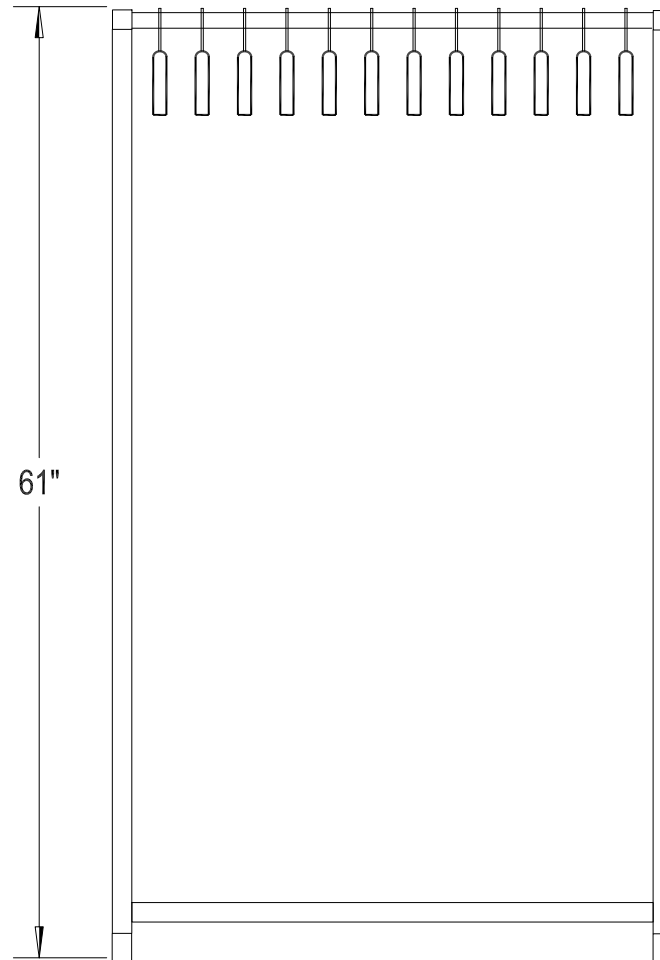

EMCO SPECIALTY PRODUCTS, INC.
408 MIAMI AVE.
KANSAS CITY, KS 66105
913-281-4555 / FAX. 913-281-4554

20-3 FLOOR RACK

PRODUCT NOTES:

INCLUDES 12 - #11 OPEN HOOK HANGERS

FRAME: 1 1/4" - 16GA STEEL TUBING

SHELF: 1" - 16 GA STEEL TUBING

ROD: 1" O.D. EXTRUDED ALUMINUM

POWDER COATED BLACK

COLOR CHOICES FOR FRAME: ALMOND

OR BLACK POWDER COATING

OPTIONS: BOOT RACK AND/OR CASTERS

AND/OR BALL TOP HANGERS

WITH RECEPTACLES