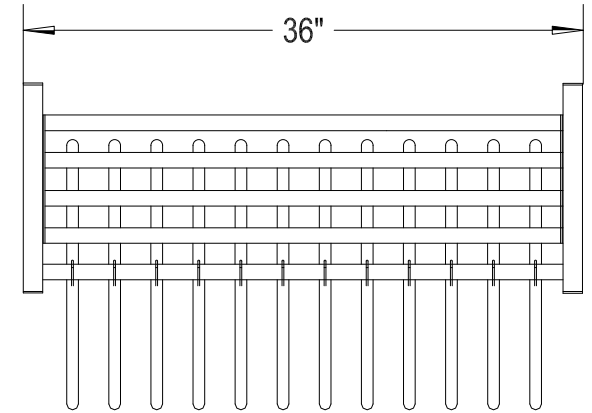

EMCO SPECIALTY PRODUCTS, INC.
408 MIAMI AVE.
KANSAS CITY, KS 66105
913-281-4555 / FAX. 913-281-4554

20-3 FLOOR RACK

PRODUCT NOTES:

INCLUDES 12 - #11 OPEN HOOK HANGERS

FRAME: 1 1/4" - 16GA STEEL TUBING

SHELF: 1" - 16 GA STEEL TUBING

ROD: 1" O.D. EXTRUDED ALUMINUM

POWDER COATED BLACK

COLOR CHOICES FOR FRAME: ALMOND

OR BLACK POWDER COATING

OPTIONS: BOOT RACK AND/OR CASTERS

AND/OR BALL TOP HANGERS

WITH RECEPTACLES