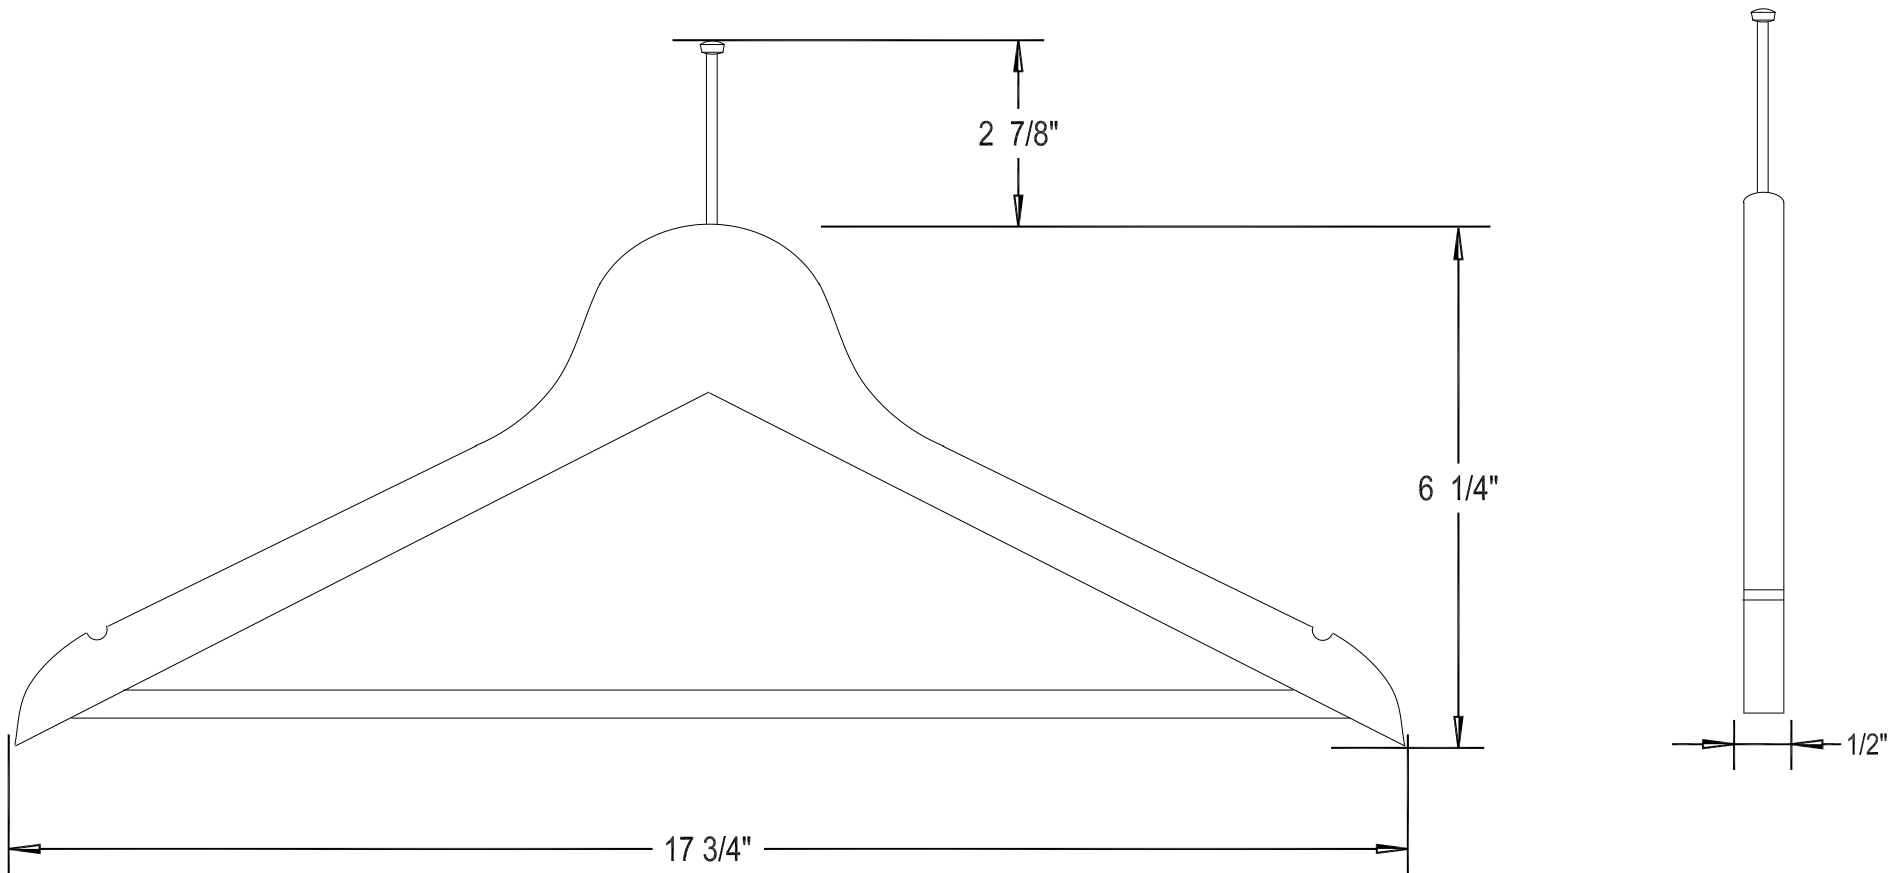

EMCO SPECIALTY PRODUCTS, INC

408 MIAMI AVE. KANSAS CITY, KS 66105 913-281-4555/FAX 913-281-4554

#15 BALL TOP HANGER

HANGER IS VARNISHED HARD WOOD.
THE HOOK IS HEAVY GAUGE PLATED STEEL.