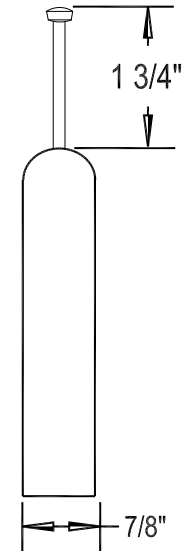

## #13 BALL TOP HANGER

HANGER IS SOLID OAK OR WALNUT.  
THE HOOK IS HEAVY GAUGE PLATED STEEL.

HANGER FINISH,  
LIGHT OAK  
MEDIUM OAK  
WALNUT